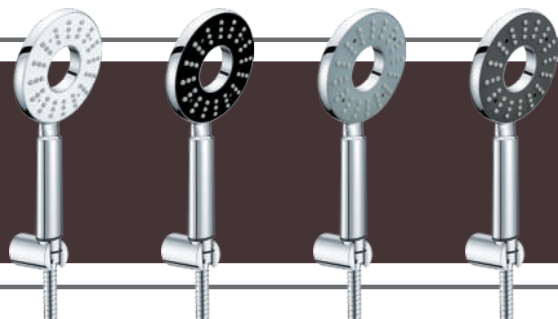

Cat. No.: F160113 (White)
Cat. No.: F160114 (Black)
Cat. No.: F160115 (Grey)
Cat. No.: F160116 (Dark Grey)
Polo Hand Shower - SF
₹3,175/-

Cat. No.: F160053XCP
3 Flow Hand Shower with 1.5 Mtr.
Flexible Brass Hose Pipe
₹1,550/-

Cat. No.: F160050XCP
3 Flow Hand Shower with 1.5 Mtr.
Flexible SS Hose Pipe
₹1,500/-

Cat. No.: F160121
3 Flow Hand Shower with 1.5 Mtr.
Flexible Brass Hose Pipe
₹2,675/-

Cat. No.: F500007
2 Flow Hand Shower
• Air Water Saving Technology
• Jet Flow
₹5,275/-

Cat. No.: F160026
Single Flow Hand Shower
with 1 Mtr. PVC Hose Pipe
₹1,175/-

Cat. No.: F160202
3 Flow Hand Shower with 1.5 Mtr.
Hose Pipe & Hook
₹2,400/-

Cat. No.: F160055XCP
5 Flow Hand Shower with 1.5 Mtr.
Flexible SS Hose Pipe
₹1,775/-

Cat. No.: F160047XCP
5 Flow Hand Shower with 1.5 Mtr.
Flexible SS Hose Pipe
₹1,775/-

Cat. No.: F160203
3 Flow Hand Shower with 1.5 Mtr.
Hose Pipe & Hook
₹2,125/-

Cat. No.: F160209
6 Flow Hand Shower with 1.5 Mtr.
Hose Pipe & Hook
₹2,925/-

Cat. No.: F160007
5 Flow Hand Shower with 1.5 Mtr.
Flexible Brass Hose Pipe
₹2,550/-

Cat. No.: F160031
5 Flow Hand Shower with 1.5 Mtr.
PVC Hose Pipe
₹2,650/-

Cat. No. F500009
5 Flow ABS
Hand Shower
₹3,275/-

Cat. No.: F500011
3 Flow ABS
Hand Shower
₹3,050/-

Cat. No.: F500013
3 Flow ABS
Hand Shower
₹3,150/-

Cat. No.: F160046XCP
3 Flow Hand Shower with 1.5 Mtr.
Flexible Brass Hose Pipe
₹1,550/-

*Scan the QR Code to download the line drawings, warranty information and product images.

*Scan the QR Code to download the line drawings, warranty information and product images.