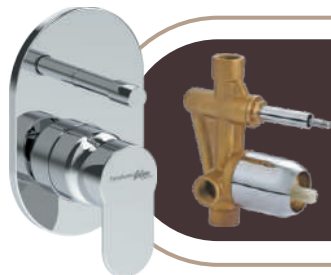

Cat. No.: F690001
Pillar Cock
₹975/-

Cat. No.: F690050
Trim Set - Single Lever Diverter &
Diverter Body 35mm
(Compatible with F860065)
₹990/- Trim Set
₹2,450/- Concealed Body

Cat. No.: F690047
Trim Set - Single Lever Diverter
(Compatible with F850090)
₹1,500/-