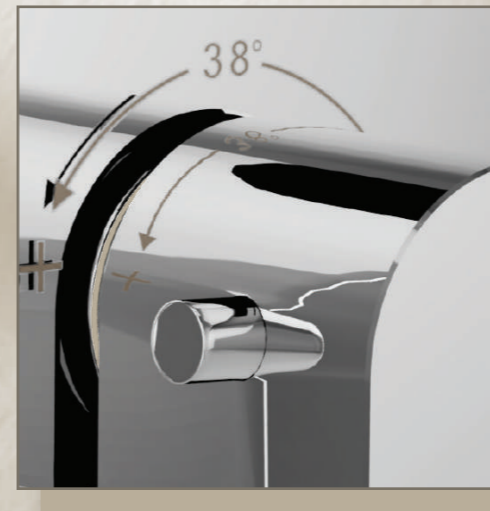

F920009
Grey
₹5,700/-

F920010
White
₹5,700/-

THERMOSTATS

*Scan the QR Code to download the line drawings, warranty information and product images.

Safety in Every Shower

Tiny hands love to explore, turning knobs with playful curiosity. But with the child safety lock in a thermostatic diverter, that curiosity meets a gentle safeguard, keeping sudden heat surges at bay.