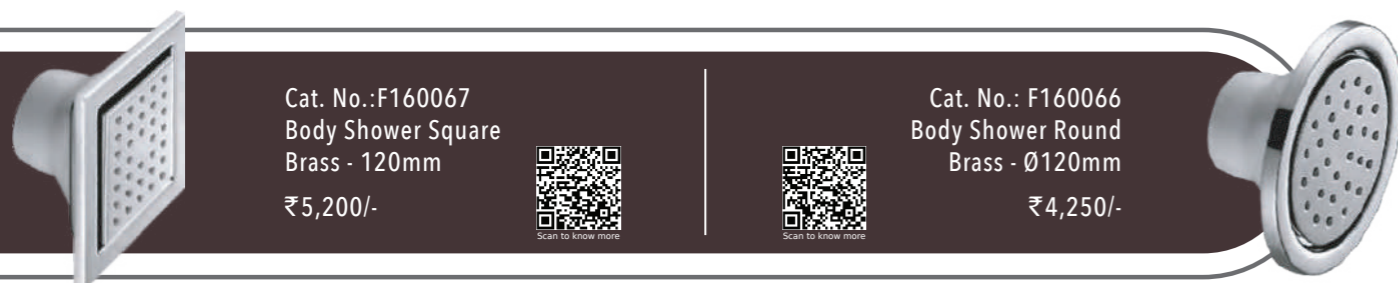

*Scan the QR Code to download the line drawings, warranty information and product images.

BODY SHOWERS

Cat. No.: F160067
Body Shower Square
Brass - 120mm
₹5,200/-

Cat. No.: F160066
Body Shower Round
Brass - Ø120mm
₹4,250/-