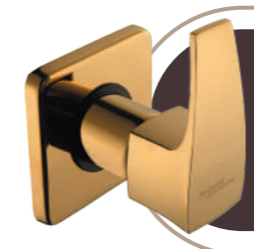

Cat. No.: F520009PGD
Bath Tub Spout
₹3,900/-

Cat. No.: F520001PGD
Pillar Cock
₹3,950/-

Cat. No.: F520002PGD
Pillar Cock Tall
₹5,800/-

Cat. No.: F520004PGD
Bib Cock with
Wall Flange
₹3,900/-

Cat. No.: F520007PGD
Exposed Part Kit for Concealed Stop Cock
(Compatible with F850096,
F850094, F850097, F850095)
₹1,600/-