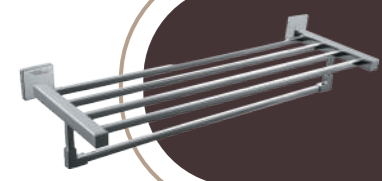

Cat. No.: F880010
Glass Shelf
₹1,750/-

GEOMETRIC

Cat. No.: F580012
Towel Rod
₹1,175/-

Cat. No.: F580003
Towel Ring
₹890/-

Cat. No.: F880004
Robe Hook
₹650/-

Cat. No.: F880009
Magnifying Glass
(Size 203mm)
₹2,475/-