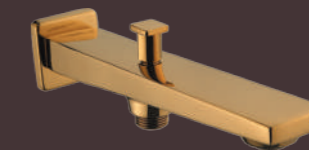

Cat. No.: F410010PGD
Bath Tub Spout
with Tip-Ton
₹6,390/-