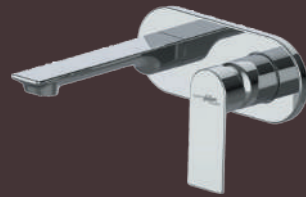

Cat. No.: F650029
Exposed Part Kit for Wall
Mounted Basin Mixer
(Compatible with F850093)
₹3,125/-