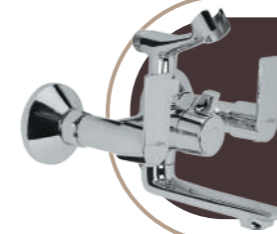

Cat. No.: F650018
Wall Mixer with Crutch
₹5,700/-