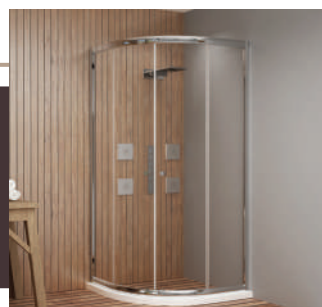

LUXURY MODEL

QUADRA

Corner Entry Half Round Shower Enclosure with Bend Sliding Shower Doors

	Mat. Code	Size (mm)	MRP*
6mm	SF64CLB-9090H19-CR	900x900	26,000/-
	SF64CLB-1010H19-CR	1000x1000	28,000/-
	SF64CLB-1212H19-CR	1200x1200	30,000/-

*STANDARD HEIGHT - 1950 MM