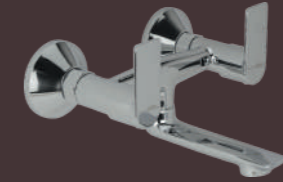

Cat. No.: F650047
Trim Set - Single Lever Diverter
(Compatible with F850090)
₹1,700/-

Cat. No.: F650091
Trim Set - Hi Flow Diverter
(Compatible with F860107DCP)
₹1,350/-

Cat. No.: F650049
Trim Set - 3 Inlet Diverter
(Compatible with F850035)
*Knob Shown Here Comes
with Compatible Body
₹2,175/-