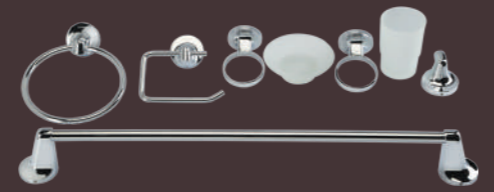

*Scan the QR Code to download the line drawings, warranty information and product images.

Cat. No.: F880011
Soap Dish (Brass)
₹990/-

Cat. No.: F880001
Tumbler Holder (Brass)
₹990/-

COMBO SET

Cat. No.: F470001
Accessories Combo Set
₹3,500/-